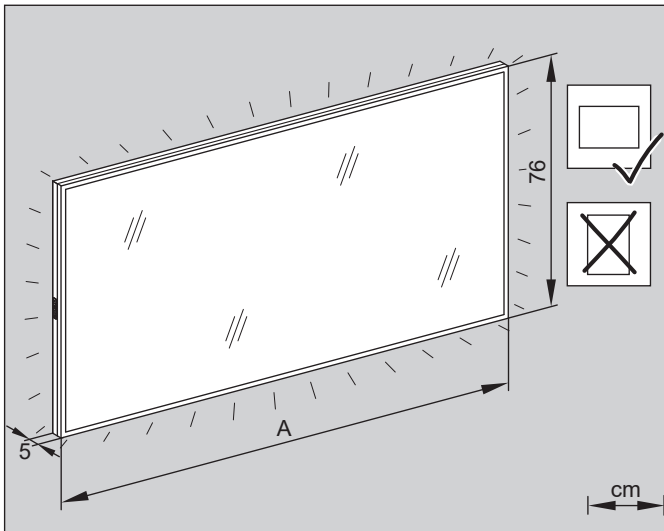

cm

	166.270	166.280	166.290
	A/SP 70/LED	A/SP 80/LED	A/SP 90/LED
	1 x 40W/6300 lm	1 x 43W/6750 lm	1 x 46W/7200 lm
	max. lm bei/à/with 6500 K		
A	70	80	90

cm

	166.300	166.320	166.330
	A/SP 100/LED	A/SP 120/LED	A/SP 130/LED
	1 x 49W/7650 lm	1 x 55W/8550 lm	1 x 58W/9000 lm
	max. lm bei/à/with 6500 K		
A	100	120	130

	166.350	166.360	166.380
	A/SP 150/LED	A/SP 160/LED	A/SP 180/LED
	1 x 63W/9900 lm	1 x 66W/10'350 lm	1 x 72W/11'250 lm
	max. lm bei/à/with 6500 K		
A	150	160	180

Rahmen in der Montage um 180° drehbar.  
Cadre pivotant de 180° lors du montage.  
Frame can be rotated by 180° during assembly.