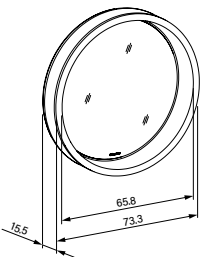

Recessed mounting

The mirror cabinet can be installed in the wall for less protrusion.

Indirect light

Glare-free light radiates upwards or downwards.

Direct light

Direct light shines on the beholder and illuminates the face.

Product details

Cabinet	High-quality stainless steel, ground stainless steel or black matt design
Mounting	Surface or recessed mounting, installation depth 8.0 cm (with push-button access), installation depth 12.0 cm (without push-button access, with external push-button)
Mirrors	Outside
Lighting	All-round LED illumination, Dim2Warm, 2000-6500K. Lighting intensity and temperature simultaneously continuously dimmable. Button for functions below.
Protection class	IP44
Energy efficiency	Contains light sources of class C (new scale)