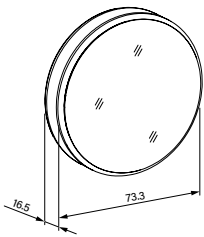

CNS

High-quality stainless steel.

Schneider **LUNE D2W**

Product details

Cabinet	High-quality stainless steel, ground stainless steel or black matt design
Mounting	Surface or recessed mounting, installation depth 8.0 cm (with push-button access), installation depth 12.0 cm (without push-button access, with external push-button)
Doors	Panning mirror door, robust hinge technology
Mirrors	Out- and inside
Glass shelves	Glass shelf below
Sockets	Socket opposite the door hinge, in the centre console
Lighting	All-round LED illumination, Dim2Warm, 2000-6500K. Lighting intensity and temperature simultaneously continuously dimmable. Button for functions below.
Protection class	IP44
Energy efficiency	Contains light sources of class C (new scale)