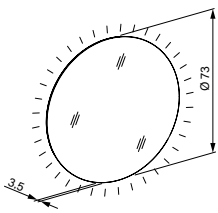

Swiss made

Planning, design and manufacturing takes place entirely at the Swiss factory in Flums.

STYLE *Line Comfort LED*

Product details

Frame	High quality plastic luminaire cover, white
Mounting	Surface mounting
Mirrors	External mirror
Lighting	LED 4000 K or 3000 K, all-round indirect illumination
Protection class	IP44
Energy efficiency	Contains light sources of class A++ (new scale: D)