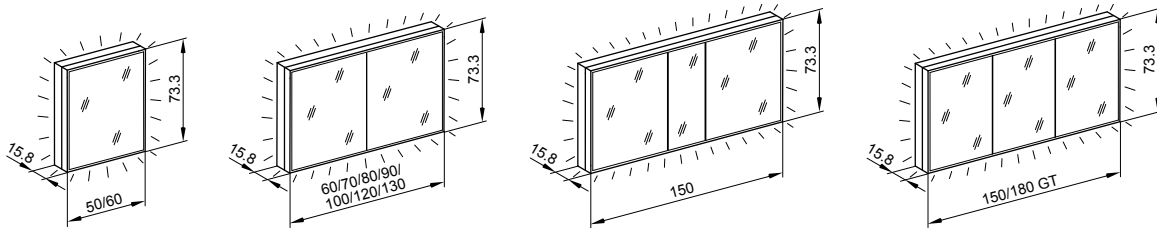

### Product details

<b>Cabinet</b>	High quality aluminium profile, anodised or black matt design
<b>Mounting</b>	Surface or recessed mounting, maximum installation depth 9 cm
<b>Doors</b>	Hinged doors with soft door closure, robust hinge technology
<b>Mirrors</b>	Out- and inside
<b>Glass shelves</b>	Continuously adjustable, including safety shelf supports
<b>Sockets</b>	In models 50 – 60, a socket is fitted low down on the left or right (L/R); from cabinets of width 70 and upwards, a socket is fitted low down on the right side panel. From the 90 width socket is fitted low down on the internal wall.
<b>Lighting</b>	LED dimmable, all-round LED illumination, continuously adjustable from 2000 – 6500 K. Time of day control system with a button for functions inside on the side panel or via an app
<b>Accessories</b>	Magnifying mirror and handles
<b>Protection class</b>	IP44
<b>Energy efficiency</b>	Contains light sources of class A++ (new scale: D)