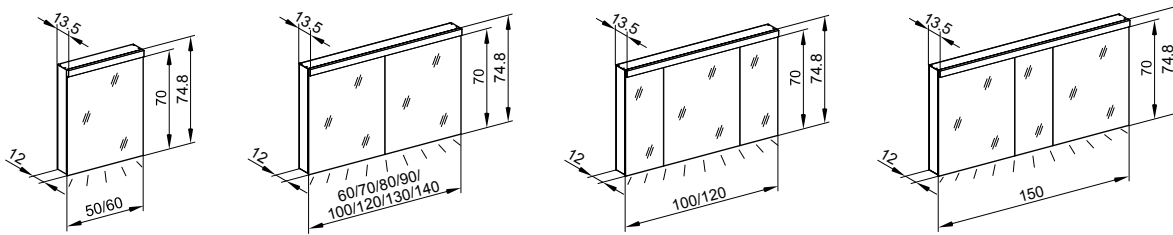

### Product details

<b>Cabinet</b>	High quality aluminium profile, white design
<b>Mounting</b>	Surface or recessed mounting, maximum installation depth 8 cm
<b>Doors</b>	Hinged doors with soft door closure, robust hinge technology
<b>Mirrors</b>	Out- and inside
<b>Glass shelves</b>	Continuously adjustable, including safety shelf supports
<b>Sockets</b>	In models 50 - 60, a socket is fitted low down on the left or right (L/R); from cabinets of width 70 and upwards, sockets are fitted low down on the left and right side panels. From the 100/3 width sockets are fitted low down on the internal wall
<b>Lighting</b>	LED dimmable, lightings above / below switchable individually, continuously adjustable from 2000 - 6500 K Button for functions inside on the side panel
<b>Protection class</b>	IP44
<b>Energy efficiency</b>	Contains light sources of class A++ (new scale: E)