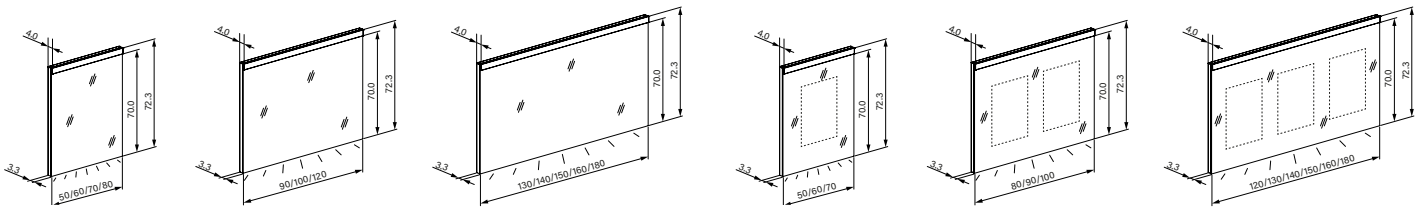

### Product details

<b>Frame</b>	High quality aluminium profile, white design
<b>Mounting</b>	Surface mounting
<b>Mirrors</b>	External mirror
<b>Lighting</b>	LED 4000 K or 3000 K, below indirect. Without switch
<b>Protection class</b>	IP44
<b>Energy efficiency</b>	Contains light sources of class A++ (new scale: 4000K = D, 3000K = E)