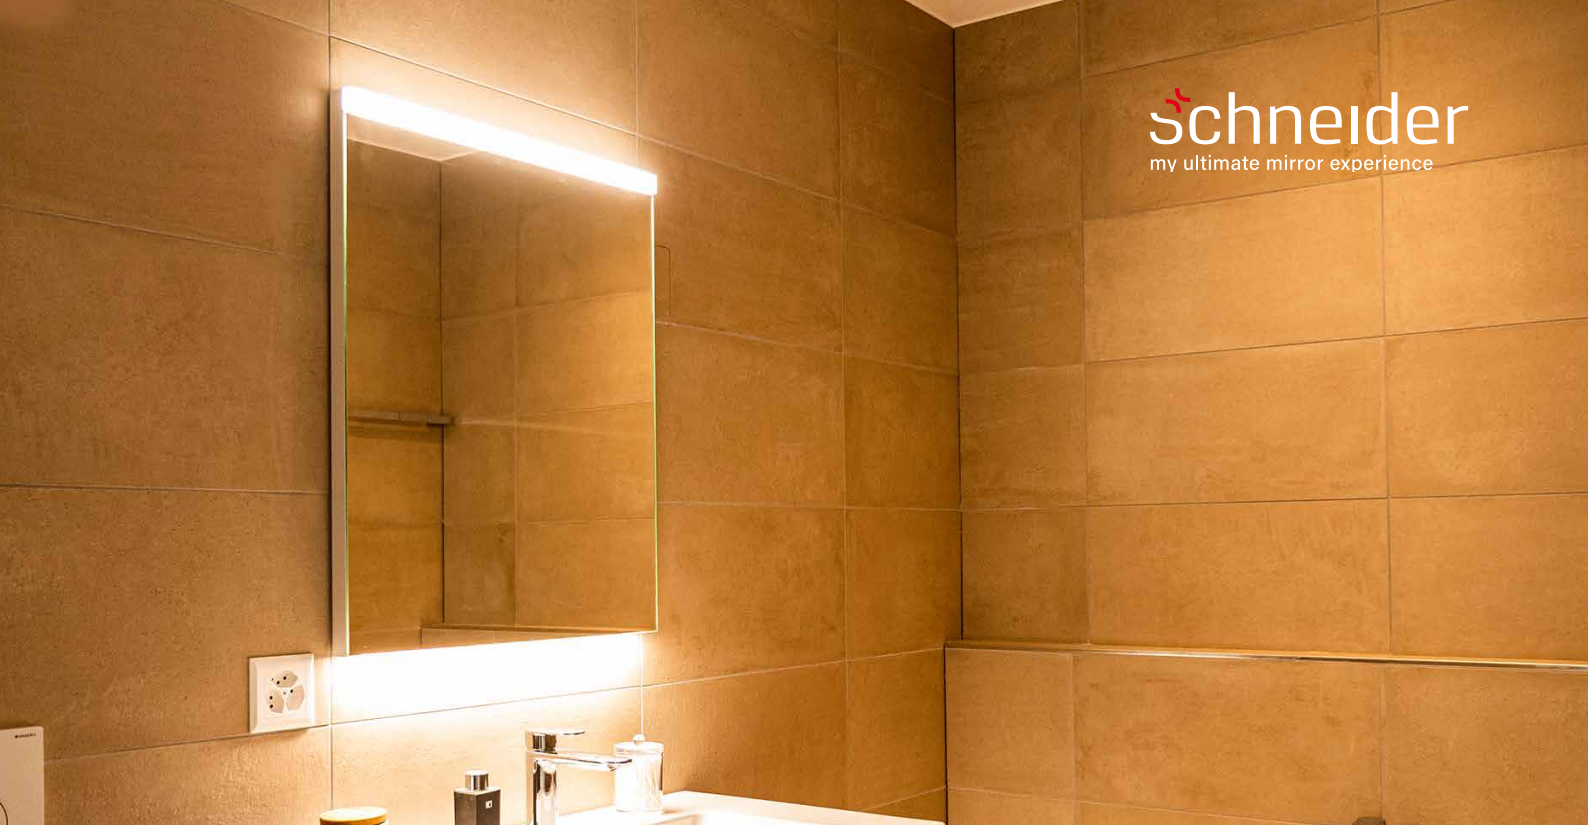

DAILY Line Comfort LED