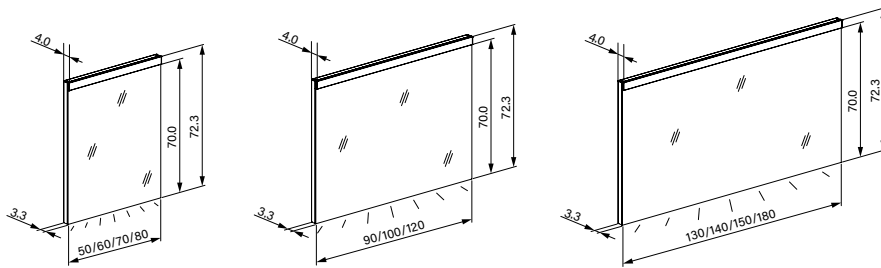

Direct light

Direct light shines on the beholder and illuminates the face.

Sustainability

All mirrors are made of 100% recyclable aluminium.

DAILY Line Comfort LED

Product details

Frame	High quality aluminium profile, white design
Mounting	Surface mounting
Mirrors	External mirror
Lighting	LED 4000 K or 3000 K, below indirect
Protection class	IP44
Energy efficiency	Contains light sources of class A++ (new scale: E)