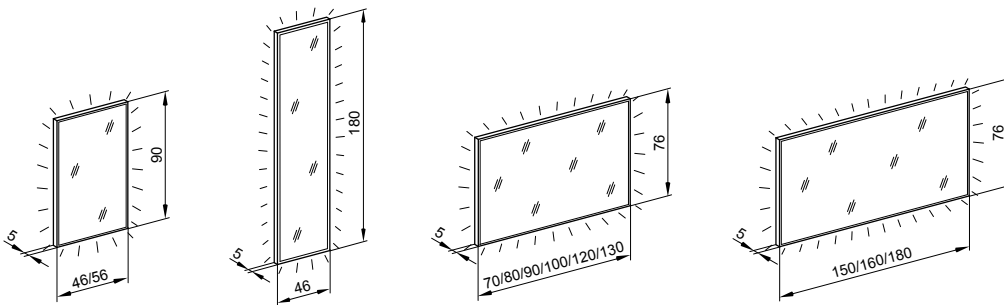

With 12 options in a variety of widths up to 180 cm and in portrait formats of 90 cm and 180 cm, A-Line HCL is also ideal for entryways, dressing rooms, spa rooms and more.

The illuminated mirror with an integrated sound system

A-Line HCL

Product details

Frame	High quality aluminium profile, anodised or black matt design
Mounting	Surface mounting, frames can be turned by 180° within the mounting, corresponding function switches on the left or right hand side
Mirrors	External mirror, surrounded by lighting strips
Lighting	LED dimmable, all-round LED illumination, continuously adjustable from 2000 - 6500 K. Time of day control system with a button for functions on the side panel or via an app
Protection class	IP44
Energy efficiency	Contains light sources of class A++ (new scale: D)