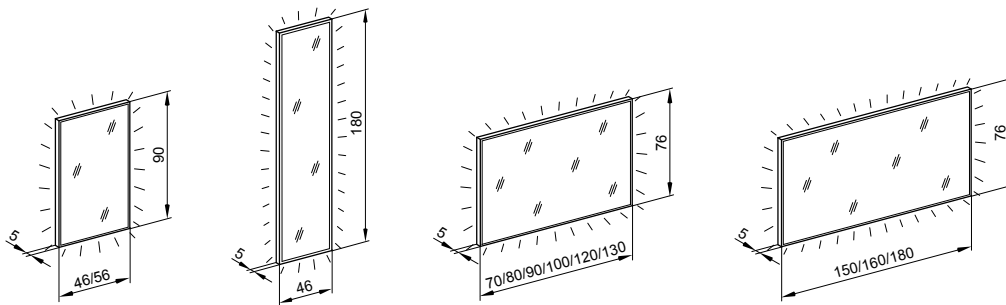

Bluetooth sound system can be connected to your smartphone.

App

Change the light colour and brightness for each time of day via app.

A-Line HCL

Product details

Frame	High quality aluminium profile, anodised or black matt design
Mounting	Surface mounting, frames can be turned by 180° within the mounting, corresponding function switches on the left or right hand side
Mirrors	External mirror, surrounded by lighting strips
Lighting	LED dimmable, all-round LED illumination, continuously adjustable from 2000 - 6500 K. Time of day control system with a button for functions on the side panel or via an app
Protection class	IP44
Energy efficiency	Contains light sources of class A++ (new scale: D)