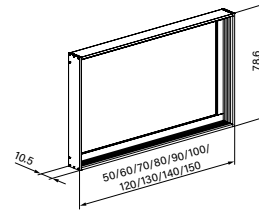

ADVANCED Line Ultimate