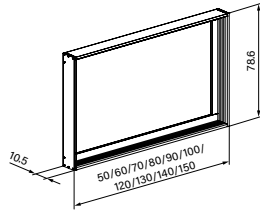

## Telaio da incasso *universale*

**EASY Line Comfort**  
**ADVANCED Line Comfort**  
**ARANGA Line**

**PREMIUM Line Superior**  
**PREMIUM Line Ultimate**

**LOW Line Basic, LOW Line Plus**  
**DAILY Line Ultimate,**  
**O-Line 12 cm LED in alto**