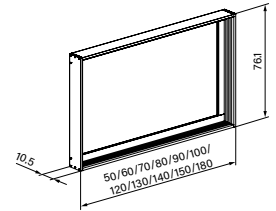

Informazioni sul prodotto

Telaio da incasso

Alluminio di alta qualità