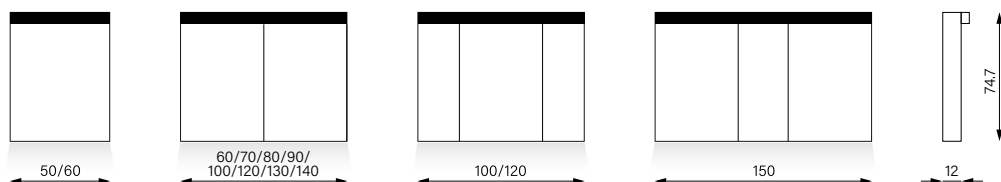

Schneider **LOW** plus LED

Armadio a specchio

Informazioni sul prodotto		Altre caratteristiche ed opzioni	
Struttura	Profilo in alluminio di alta qualità, finitura bianca o nera opaca	- La designazione L/R si riferisce alla posizione della presa (sinistra/destra)	
Montaggio	Montaggio a superficie o ad incasso, massima profondità di installazione 8.8 cm	- Modelli ad 1 anta 50/1 e 60/1: battuta dell'anta intercambiabile a sinistra o a destra	
Ante	Ante battenti con ammortizzatore, robusta tecnologia a cerniera	- Finitura nera opaca con pannello posteriore nero	
Specchio	Specchio esterno ed interno	- Accessori: lo specchio ingranditore n. art. 139.002.01.00 CHF 38.00 IVA escl. può essere acquistato singolarmente	
Ripiani in vetro	Regolabili in continuo con supporto di sicurezza	Versioni speciali:	
Prese	Per i modelli LOP 50-60 presa doppia in basso a sinistra o a destra (L/R), da larghezza 70 prese doppie in basso a sinistra e a destra sui profili laterali e da larghezza 100/3 prese doppie in basso sulla parete divisoria	- Presa doppia supplementare in basso sul profilo laterale o sulla parete divisoria CHF 232.00 IVA escl.	
Illuminazione	LED 4000 K oppure 3000 K, illuminazione dimmerabile, azionabile singolarmente in alto/in basso Tasto per le funzioni interno sul profilo laterale	- Telaio da incasso adeguato a pagina 51	
Grado di protezione	IP44		
Efficienza energetica	Contiene illuminanti della classe C		

Finitura bianca con 4000 Kelvin

Denominazione Armadio a specchio	Ante	Larghezze ante (cm)	Cerniera	Parete divisoria	Illuminazione (W)	Flusso luminoso (lm)	N. art.	Prezzo CHF IVA escl.
LOP 50/1/LED/L	1	50	intercambiabile		1 x 12 & 1 x 8	3430	172.051.01.02	1'083.00
LOP 50/1/LED/R	1	50	intercambiabile		1 x 12 & 1 x 8	3430	172.052.01.02	1'083.00
LOP 60/1/LED/L	1	60	intercambiabile		1 x 15 & 1 x 10	4288	172.061.01.02	1'083.00
LOP 60/1/LED/R	1	60	intercambiabile		1 x 15 & 1 x 10	4288	172.062.01.02	1'083.00
LOP 60/2/LED/L	2	30/30	l/r		1 x 15 & 1 x 10	4288	172.063.01.02	1'204.00
LOP 60/2/LED/R	2	30/30	l/r		1 x 15 & 1 x 10	4288	172.064.01.02	1'204.00
LOP 70/2/LED	2	35/35	l/r		1 x 17 & 1 x 11	4717	172.070.01.02	1'328.00
LOP 80/2/LED	2	40/40	l/r		1 x 20 & 1 x 13	5574	172.080.01.02	1'432.00
LOP 90/2/LED	2	45/45	l/r		1 x 23 & 1 x 14	6432	172.090.01.02	1'538.00
LOP 100/2/LED	2	50/50	l/r		1 x 24 & 1 x 15	6861	172.100.01.02	1'601.00
LOP 120/2/LED	2	60/60	l/r	1	1 x 30 & 1 x 19	8576	172.120.01.02	1'807.00
LOP 130/2/LED	2	65/65	l/r	1	1 x 32 & 1 x 20	9005	172.130.01.02	1'942.00
LOP 140/2/LED	2	70/70	l/r	1	1 x 35 & 1 x 22	9862	172.140.01.02	2'104.00
LOP 100/3/LED	3	30/40/30	l/l/r	1	1 x 24 & 1 x 15	6861	172.101.01.02	1'986.00
LOP 120/3/LED	3	30/60/30	l/l/r	1	1 x 30 & 1 x 19	8576	172.121.01.02	2'052.00
LOP 150/3/LED	3	60/30/60	l/l/r	1	1 x 38 & 1 x 24	10720	172.150.01.02	2'202.00