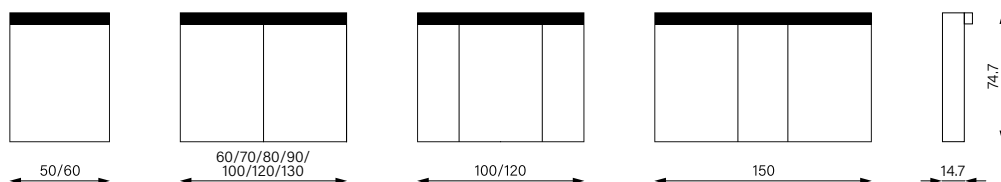

Schneider **LOW** basic LED 15 cm

Armadio a specchio

Informazioni sul prodotto		Altre caratteristiche ed opzioni
Struttura	Profilo in alluminio di alta qualità, finitura bianca	- Modelli ad 1 anta 50/1 e 60/1: battuta dell'anta intercambiabile a sinistra o a destra - Accessori: lo specchio ingranditore n. art. 139.002.01.00 CHF 38.00 IVA escl. può essere acquistato singolarmente Versioni speciali: - Presa doppia supplementare in alto a sinistra CHF 150.00 IVA escl. - Presa doppia supplementare in basso sul profilo laterale o sulla parete divisoria CHF 232.00 IVA escl. - Telaio da incasso adeguato a pagina 52
Montaggio	Montaggio a superficie o ad incasso, massima profondità di installazione 12.7 cm	
Ante	Ante battenti con ammortizzatore, robusta tecnologia a cerniera	
Specchio	Specchio esterno ed interno	
Ripiani in vetro	Regolabili in continuo con supporto di sicurezza	
Prese	Prese doppia in alto a destra, intercambiabile a sinistra	
Illuminazione	LED 4000 K in alto, oppure 3000 K, illuminazione dimmerabile	
Grado di protezione	IP44	
Efficienza energetica	Contiene illuminanti della classe C	

Finitura bianca con 4000 Kelvin

Denominazione Armadio a specchio	Ante	Larghezze ante (cm)	Cerniera	Parete divisoria	Illuminazione (W)	Flusso luminoso (lm)	N. art.	Prezzo CHF IVA escl.
LOB15 50/1/LED	1	50	intercambiabile		12	2093	171.450.01.02	918.00
LOB15 60/1/LED	1	60	intercambiabile		15	2616	171.460.01.02	918.00
LOB15 60/2/LED	2	30/30	l/r		15	2616	171.461.01.02	1'054.00
LOB15 70/2/LED	2	35/35	l/r		17	2878	171.470.01.02	1'126.00
LOB15 80/2/LED	2	40/40	l/r		20	3401	171.480.01.02	1'226.00
LOB15 90/2/LED	2	45/45	l/r		23	3924	171.490.01.02	1'329.00
LOB15 100/2/LED	2	50/50	l/r		24	4186	171.500.01.02	1'394.00
LOB15 120/2/LED	2	60/60	l/r	1	30	5232	171.520.01.02	1'609.00
LOB15 130/2/LED	2	65/65	l/r	1	32	5494	171.530.01.02	1'747.00
LOB15 100/3/LED	3	30/40/30	l/l/r	1	24	4186	171.501.01.02	1'835.00
LOB15 120/3/LED	3	30/60/30	l/l/r	1	30	5232	171.521.01.02	1'875.00
LOB15 150/3/LED	3	60/30/60	l/l/r	1	38	6540	171.550.01.02	2'011.00