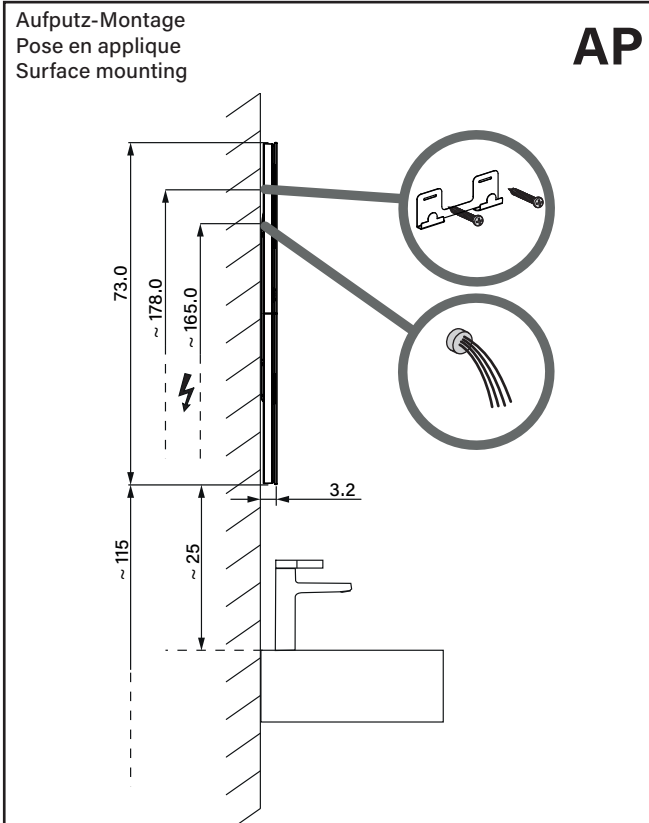

STYLE Line Ultimate SP LED

Massblatt
Fiche de mesure
Dimensioned sketch

LED
4000 K

IP 44

STYLE Line Ultimate SP LED

Massblatt
Fiche de mesure
Dimensioned sketch

		201.073	
		SLU1/SP 73/LED	
	LED	35W / 3600lm	
	Ø	73.0	