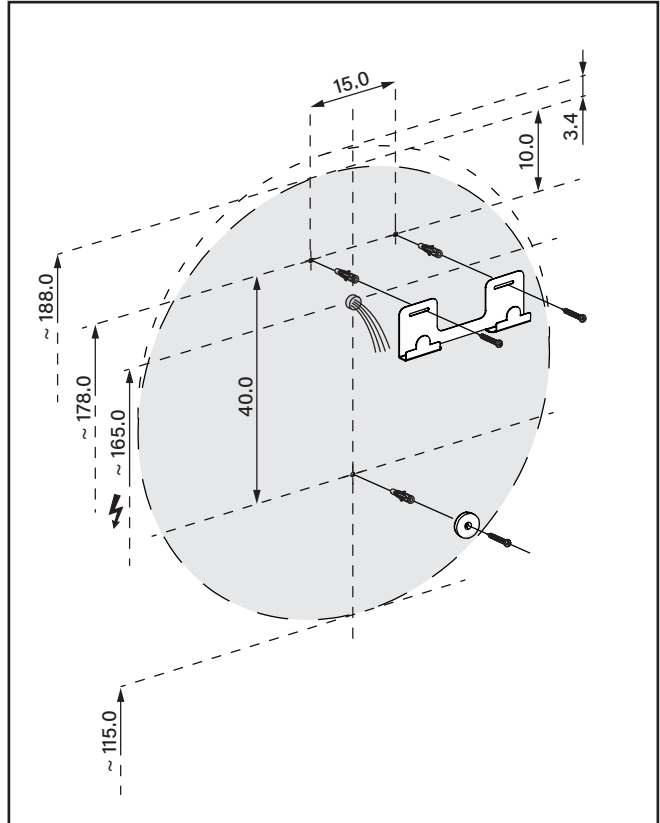

STYLE Line Ultimate SP LED

Massblatt
Fiche de mesure
Dimensioned sketch

LED
4000 K

IP 44

STYLE Line Ultimate SP LED

Massblatt
Fiche de mesure
Dimensioned sketch

		201.073	
		SLU1/SP 73/LED	
	LED	35W / 3600lm	
	Ø	73.0	