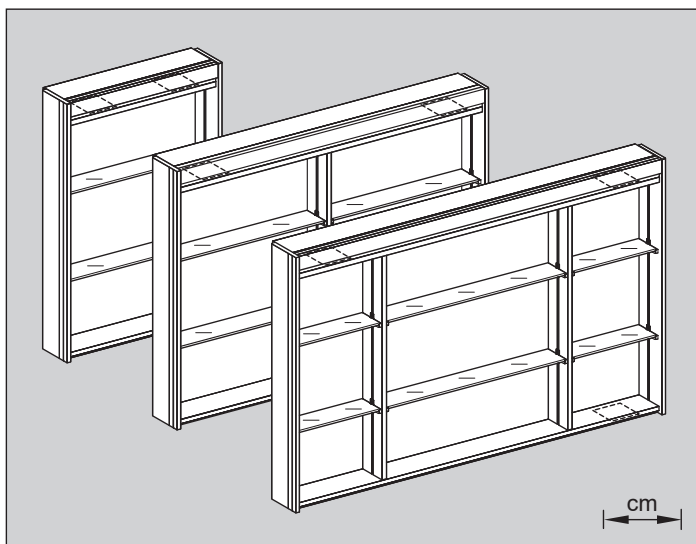

Arbeiten an den elektrischen Anlagen dürfen nur von autorisierten Fachleuten nach den örtlichen Vorschriften ausgeführt werden.

Les travaux à l'installation électrique ne doivent être effectués que par des spécialistes autorisés selon les prescriptions locales.

Electric installation work may only be carried out by approved specialists according to the local regulations.

Genauere Angaben über Ausführung und Ausrüstung entnehmen Sie der entsprechenden Preis- und Typenliste. Änderungen vorbehalten.

Veuillez prendre de plus amples information en ce qui concerne l'équipement de notre liste des prix et des modèles correspondante. Sous réserve de modifications.

For further information as equipment details please refer to our corresponding price and model list. Alterations are reserved.