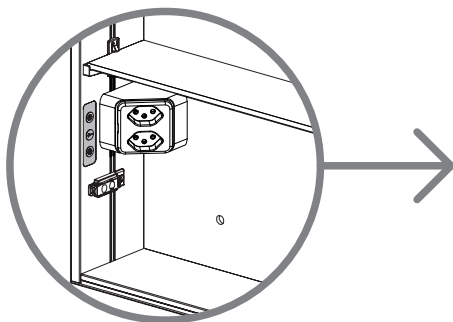

LOW Line Plus 15 LED

Steckdosen & Lichtsteuerung
Prises & commandes de lumière
Sockets & lighting controls

Lichtquelle oben: Ein / Aus
Illumination supérieure: Allumer / éteindre
Upper lighting: On / Off

Helligkeit Dimmen + / - (halten)
Brillance varier l'intensité lumineuse + / - (tenir)
Brightness Dim + / - (hold)

Lichtquelle unten Ein / Aus
Illumination inférieure Allumer / éteindre
Lower lighting On / Off