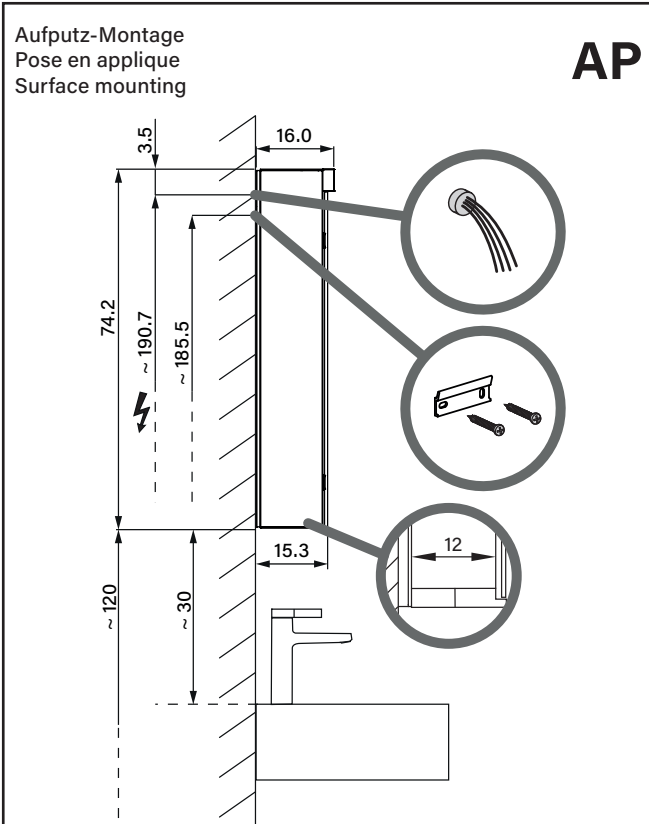

# LOW Line Plus 15 LED

Massblatt  
Fiche de mesure  
Dimensioned sketch

LED  
4000 K

LED  
3000 K

IP 44

# LOW Line Plus 15 LED

Massblatt  
Fiche de mesure  
Dimensioned sketch

	172.251 (L) 172.252 (R)	172.261 (L) 172.262 (R)		
	LOP15 50/1/LED/L; /R		LOP15 60/1/LED/L; /R	
	LED	2 x 8.2W / 2206lm	2 x 10W / 2696lm	
	A	49.5	59.5	
	B	47.1	57.1	
	C	50 (1x)	60 (1x)	
D	11.1 x 46.4 (2x)	11.1 x 56.4 (2x)		

	172.290	172.300		
	LOP15 90/2/LED		LOP15 100/2/LED	
	LED	2 x 15.5W / 4166lm	2 x 17.3W / 5056lm	
	A	89.5	99.5	
	B	87.1	97.1	
	C	45 (2x)	50 (2x)	
D	11.1 x 86.4 (2x)	11.1 x 96.4 (2x)		

# LOW Line Plus 15 LED

Massblatt  
Fiche de mesure  
Dimensioned sketch

		172.320	172.330
		LOP15 120/2/LED	LOP15 130/2/LED
	LED	2 x 21W / 5636lm	2 x 22.8W / 6126lm
	A	119.5	129.5
	B	57.8	62.8
	C	60 (2x)	65 (2x)
D	11.1 x 57.1 (4x)	11.1 x 62.1 (4x)	