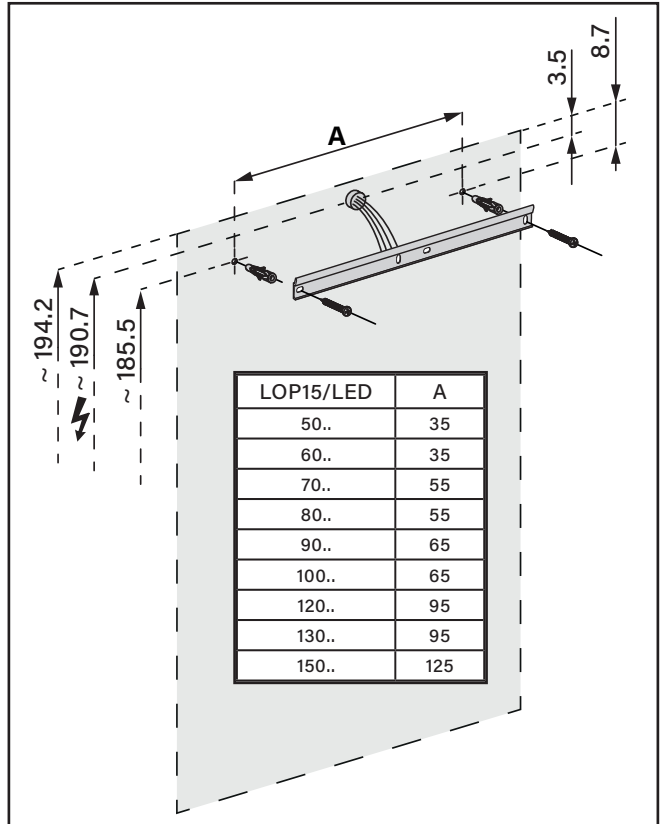

# LOW Line Plus 15 LED

Massblatt  
Fiche de mesure  
Dimensioned sketch

LED  
4000 K

LED  
3000 K

IP 44

# LOW Line Plus 15 LED

Massblatt  
Fiche de mesure  
Dimensioned sketch

	172.251 (L) 172.252 (R)	172.261 (L) 172.262 (R)		
	LOP15 50/1/LED/L; /R		LOP15 60/1/LED/L; /R	
	LED	2 x 8.2W / 2206lm	2 x 10W / 2696lm	
	A	49.5	59.5	
	B	47.1	57.1	
	C	50 (1x)	60 (1x)	
D	11.1 x 46.4 (2x)	11.1 x 56.4 (2x)		

	172.263 (L) 172.264 (R)	172.270	172.280	
	LOP15 60/2/LED/L; /R		LOP15 70/2/LED	LOP15 80/2/LED
	LED	2 x 10W / 2696lm	2 x 11.9W / 3186lm	2 x 13.7W / 3676lm
	A	59.5	69.5	79.5
	B	57.1	67.1	77.1
	C	30 (2x)	35 (2x)	40 (2x)
D	11.1 x 56.4 (2x)	11.1 x 66.4 (2x)	11.1 x 76.4 (2x)	

	172.290	172.300		
	LOP15 90/2/LED		LOP15 100/2/LED	
	LED	2 x 15.5W / 4166lm	2 x 17.3W / 5056lm	
	A	89.5	99.5	
	B	87.1	97.1	
	C	45 (2x)	50 (2x)	
D	11.1 x 86.4 (2x)	11.1 x 96.4 (2x)		