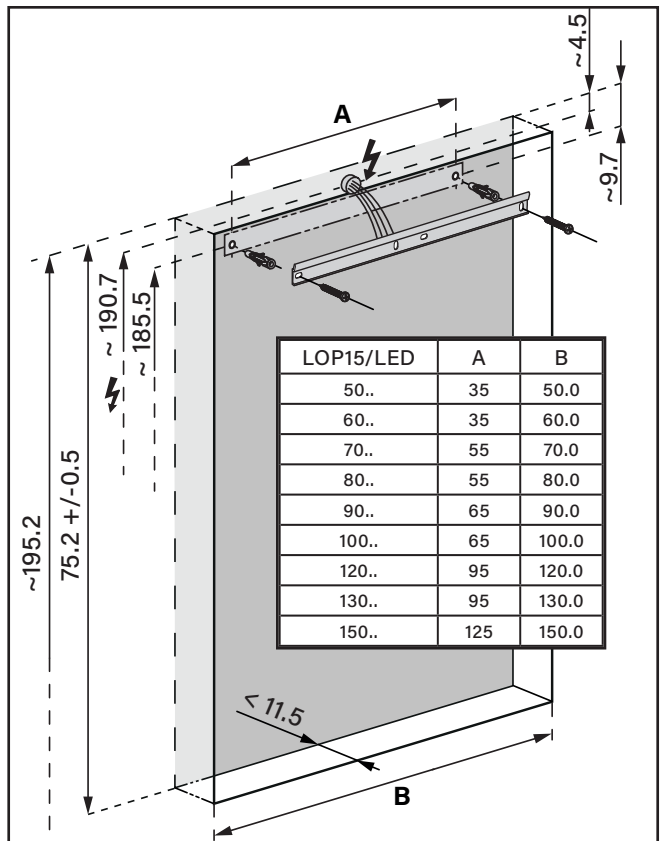

# LOW Line Plus 15 LED

Massblatt  
Fiche de mesure  
Dimensioned sketch

LED  
4000 K

LED  
3000 K

IP 44

# LOW Line Plus 15 LED

Massblatt  
Fiche de mesure  
Dimensioned sketch

	172.251 (L) 172.252 (R)	172.261 (L) 172.262 (R)		
	LOP15 50/1/LED/L; /R		LOP15 60/1/LED/L; /R	
	LED	2 x 8.2W / 2206lm	2 x 10W / 2696lm	
	A	49.5	59.5	
	B	47.1	57.1	
	C	50 (1x)	60 (1x)	
D	11.1 x 46.4 (2x)	11.1 x 56.4 (2x)		

	172.263 (L) 172.264 (R)	172.270	172.280	
	LOP15 60/2/LED/L; /R		LOP15 70/2/LED	LOP15 80/2/LED
	LED	2 x 10W / 2696lm	2 x 11.9W / 3186lm	2 x 13.7W / 3676lm
	A	59.5	69.5	79.5
	B	57.1	67.1	77.1
	C	30 (2x)	35 (2x)	40 (2x)
D	11.1 x 56.4 (2x)	11.1 x 66.4 (2x)	11.1 x 76.4 (2x)	

	172.290	172.300		
	LOP15 90/2/LED		LOP15 100/2/LED	
	LED	2 x 15.5W / 4166lm	2 x 17.3W / 5056lm	
	A	89.5	99.5	
	B	87.1	97.1	
	C	45 (2x)	50 (2x)	
D	11.1 x 86.4 (2x)	11.1 x 96.4 (2x)		