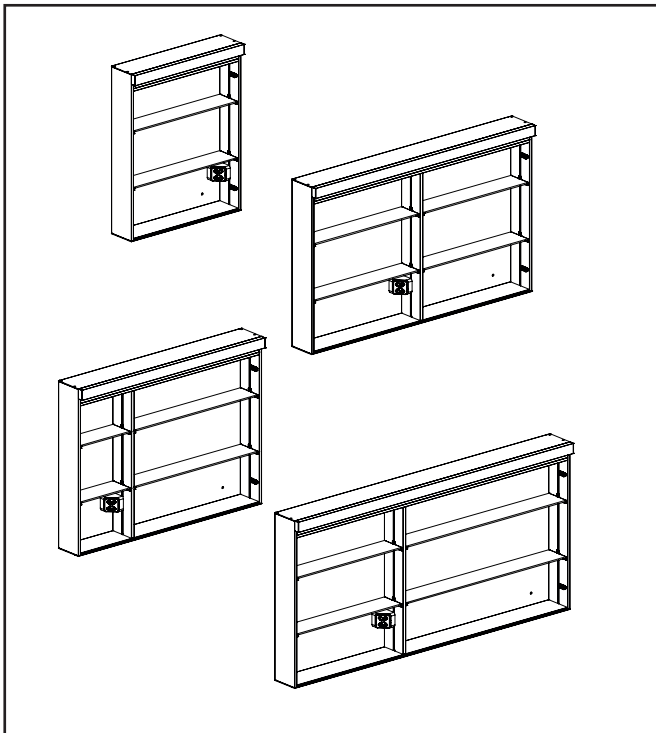

LOW Line Plus 15 LED

Steckdosen & Lichtsteuerung
Prises & commandes de lumière
Sockets & lighting controls

Lichtquelle oben: Ein / Aus
Illumination supérieure: Allumer / éteindre
Upper lighting: On / Off

Helligkeit Dimmen + / - (halten)
Brillance varier l'intensité lumineuse + / - (tenir)
Brightness Dim + / - (hold)

Lichtquelle unten Ein / Aus
Illumination inférieure Allumer / éteindre
Lower lighting On / Off