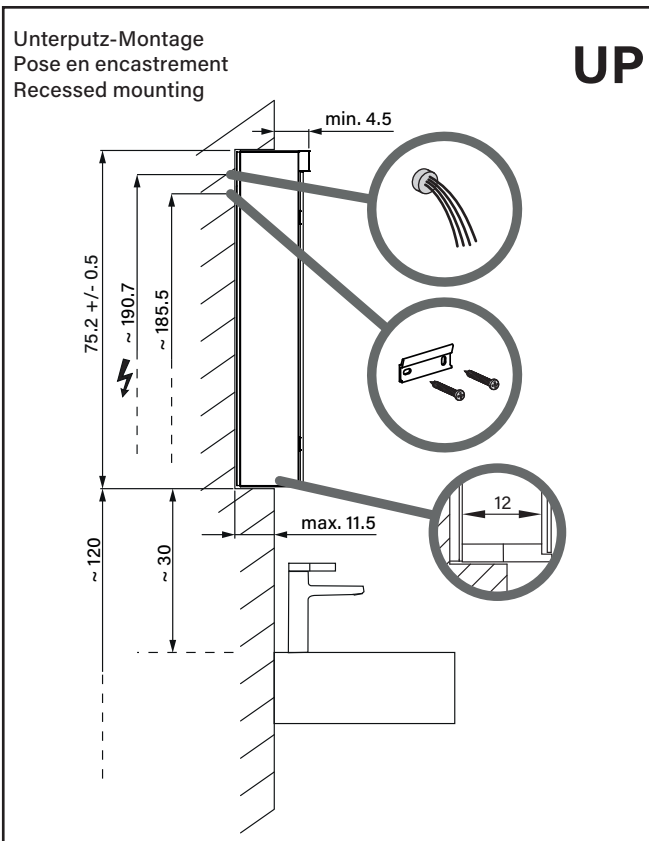

# LOW Line Plus 15 LED

Massblatt  
Fiche de mesure  
Dimensioned sketch

	172.251 (L) 172.252 (R)	172.261 (L) 172.262 (R)		
	LOP15 50/1/LED/L; /R		LOP15 60/1/LED/L; /R	
	LED	2 x 8.2W / 2206lm	2 x 10W / 2696lm	
	A	49.5	59.5	
	B	47.1	57.1	
	C	50 (1x)	60 (1x)	
D	11.1 x 46.4 (2x)	11.1 x 56.4 (2x)		

	172.263 (L) 172.264 (R)	172.270	172.280	
	LOP15 60/2/LED/L; /R		LOP15 70/2/LED	LOP15 80/2/LED
	LED	2 x 10W / 2696lm	2 x 11.9W / 3186lm	2 x 13.7W / 3676lm
	A	59.5	69.5	79.5
	B	57.1	67.1	77.1
	C	30 (2x)	35 (2x)	40 (2x)
D	11.1 x 56.4 (2x)	11.1 x 66.4 (2x)	11.1 x 76.4 (2x)	

	172.290	172.300		
	LOP15 90/2/LED		LOP15 100/2/LED	
	LED	2 x 15.5W / 4166lm	2 x 17.3W / 5056lm	
	A	89.5	99.5	
	B	87.1	97.1	
	C	45 (2x)	50 (2x)	
D	11.1 x 86.4 (2x)	11.1 x 96.4 (2x)		

# LOW Line Plus 15 LED

Massblatt  
Fiche de mesure  
Dimensioned sketch

		172.320	172.330
		LOP15 120/2/LED	LOP15 130/2/LED
	LED	2 x 21W / 5636lm	2 x 22.8W / 6126lm
	A	119.5	129.5
	B	57.8	62.8
	C	60 (2x)	65 (2x)
D	11.1 x 57.1 (4x)	11.1 x 62.1 (4x)	