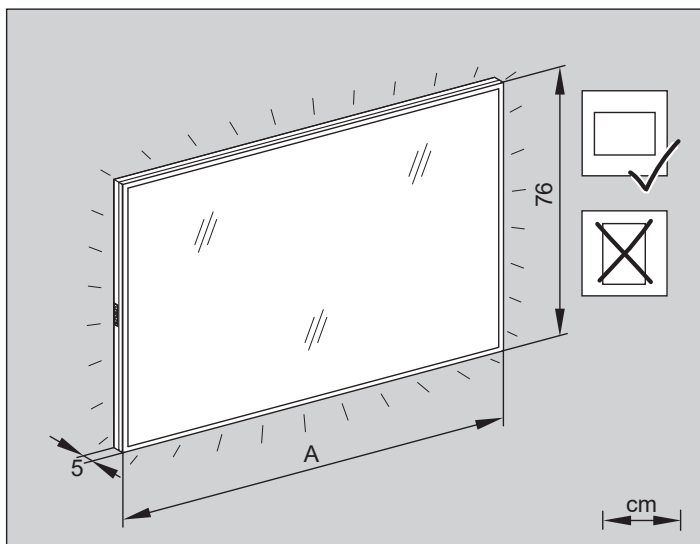

166.300	166.320	166.330
	A/SP 100/LED	A/SP 120/LED	A/SP 130/LED
	1 x 49W/7650 lm	1 x 55W/8550 lm	1 x 58W/9000 lm
	max. lm bei/à/with 6500 K		
A	100	120	130