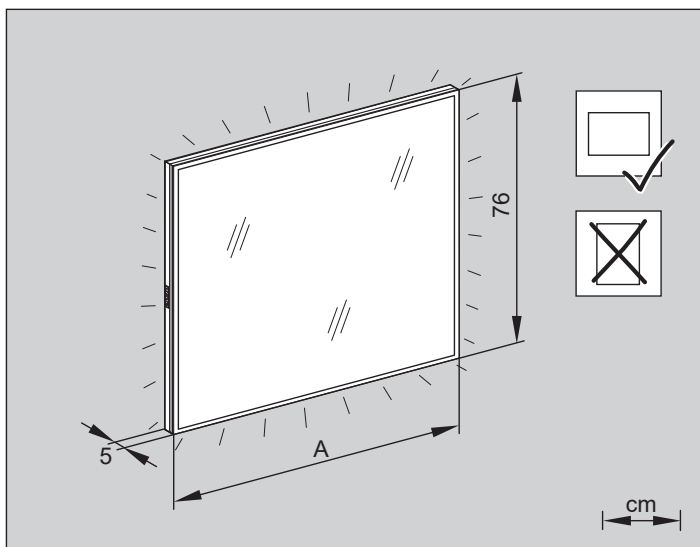

A/SP	X	A/SP	X
70..	35	130..	95
80..	45	150..	115
90..	55	160..	125
100..	65	180..	145
120..	85		

	166.270	166.280	166.290
	A/SP 70/LED	A/SP 80/LED	A/SP 90/LED
	1 x 40W/6300 lm	1 x 43W/6750 lm	1 x 46W/7200 lm
	max. lm bei/à/with 6500 K		
A	70	80	90