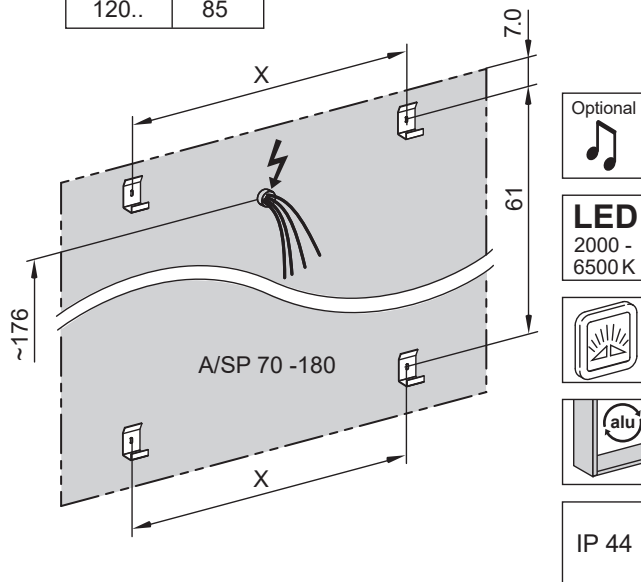

Aufputz-Montage
Pose en applique
Surface mounting

AP

A/SP	X
46..	25
56..	35

Optional

LED
2000 -
6500 K

alu

IP 44

	166.246	166.247	166.256
	A/SP 46/90/LED	A/SP 46/180/LED	A/SP 56/90/LED
	1 x 38W/5850 lm	1 x 63W/10'000 lm	1 x 41W/6300 lm
	max. lm bei à/with 6500 K		
A	46	46	56
B	90	180	90

A/SP	X	A/SP	X
70..	35	130..	95
80..	45	150..	115
90..	55	160..	125
100..	65	180..	145
120..	85		

	166.270	166.280	166.290
	A/SP 70/LED	A/SP 80/LED	A/SP 90/LED
	1 x 40W/6300 lm	1 x 43W/6750 lm	1 x 46W/7200 lm
	max. lm bei/à/with 6500 K		
A	70	80	90

Rahmen in der Montage um 180° drehbar.
Cadre pivotant de 180° lors du montage.
Frame can be rotated by 180° during assembly.

Taster für Funktionen.
Touches pour fonctions.
Button for functions.

EIN/AUS, ON/OFF