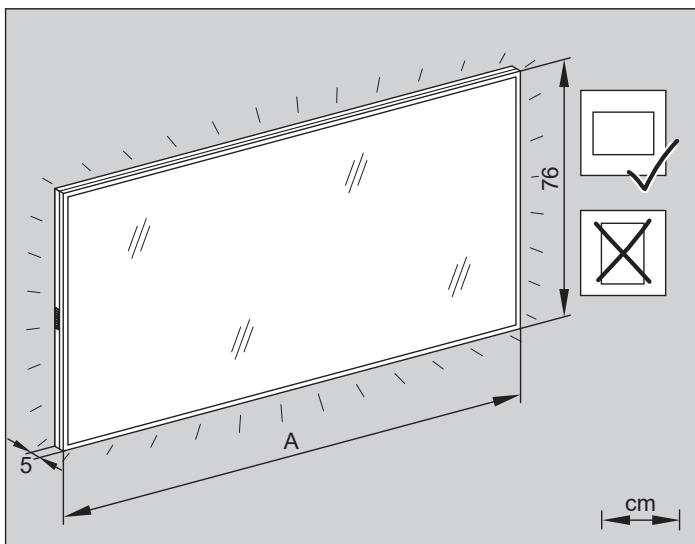

166.350	166.360	166.380
	A/SP 150/LED	A/SP 160/LED	A/SP 180/LED
	1 x 63W/9900 lm	1 x 66W/10'350 lm	1 x 72W/11'250 lm
	max. lm bei/à/with 6500 K		
A	150	160	180

Rahmen in der Montage um 180° drehbar.
Cadre pivotant de 180° lors du montage.
Frame can be rotated by 180° during assembly.

Taster für Funktionen.
Touches pour fonctions.
Button for functions.