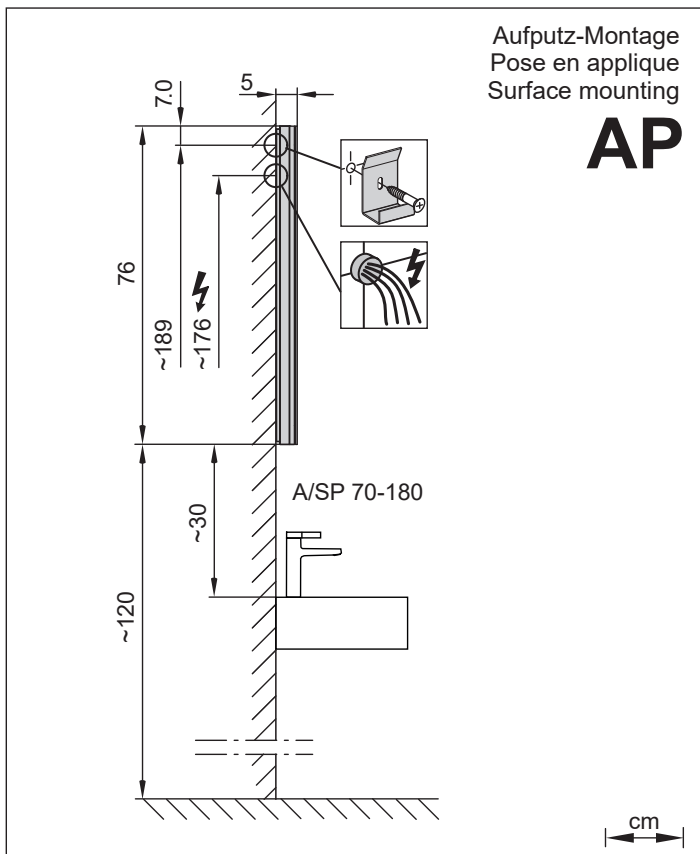

Aufputz-Montage
Pose en applique
Surface mounting

AP

A/SP	X
46..	25
56..	35

Optional

LED
2000 -
6500 K

alu

IP 44

	166.246	166.247	166.256
	A/SP 46/90/LED	A/SP 46/180/LED	A/SP 56/90/LED
	1 x 38W/5850 lm	1 x 63W/10'000 lm	1 x 41W/6300 lm
	max. lm bei à/with 6500 K		
A	46	46	56
B	90	180	90

A/SP	X	A/SP	X
70..	35	130..	95
80..	45	150..	115
90..	55	160..	125
100..	65	180..	145
120..	85		

	166.270	166.280	166.290
	A/SP 70/LED	A/SP 80/LED	A/SP 90/LED
	1 x 40W/6300 lm	1 x 43W/6750 lm	1 x 46W/7200 lm
	max. lm bei/à/with 6500 K		
A	70	80	90