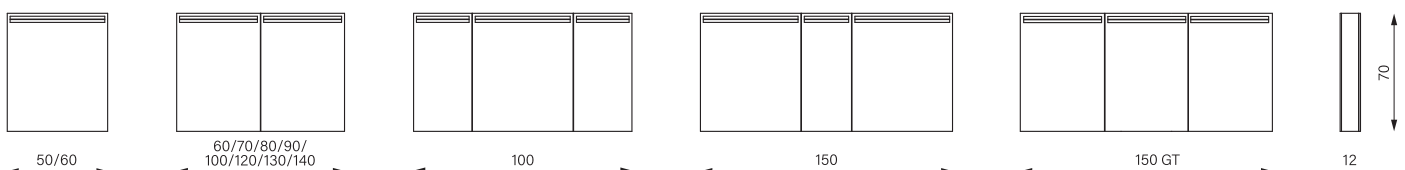

Twice the illumination, simply compelling.

A narrow double strip light blends seamlessly into the mirror surface. Above and below, indirect light provides atmospheric basic illumination with changeable light colour – from candlelight to bright daylight.

Atmospheric basic illumination

The narrow double strip light is seamlessly integrated into the mirror surface along the top, lending discreet elegance to ARANGA Line TW. Two additional bands of LED light can be switched on separately above and below the mirror cabinet. Their indirect light provides atmospheric basic illumination of the bathroom.

Light colour as you wish

ARANGA Line TW is a premium mirror cabinet with powerful lighting functions and features: The light can be steplessly dimmed using the integrated membrane keypad. And thanks to the Tunable White function, you can change the light colour according to your activity and preferences, from candlelight (2000 K) for a relaxed bubble bath to bright daylight (6500 K) for shaving, hair styling and applying make-up.

Installation frame

Can be installed in a flush-mounted version with the universal INSTALLATION FRAME.

Properties

Light colours

Dimmable Tunable White LED strip light, light colour from candlelight (2000 K) to bright daylight (6500 K).

Light functions

Convenient control of lighting functions using the integrated membrane keypad.

Double strip light

The narrow double strip light, seamlessly integrated into the mirror surface, lends discreet elegance to ARANGA Line TW.

Colours