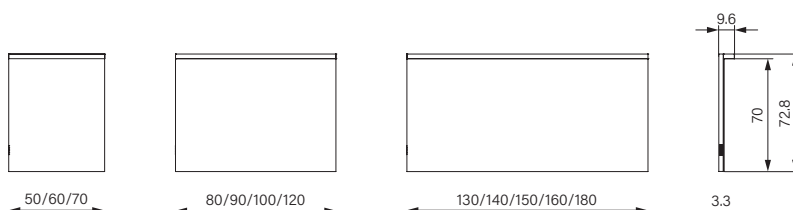

Come out of the shadows.

The **ADVANCED Line Ultimate TW illuminated mirror** offers almost everything that the eponymous mirror cabinet does: **shadow-free, glare-free, natural lighting with indirect, dimmable light in a choice of light colours.**

Shadow-free, indirect light

The only difference: this is just an illuminated mirror, with no cabinet. Because of this, it protrudes less from the wall and its appearance is even more delicate and light. The indirect arc of light generates the perfect lighting to evenly illuminate your face and the room in a flattering way, without casting any annoying shadows.

Dimmable light and adjustable light colour

Thanks to the dimmable Tunable White light feature, the light colour can be changed according to your mood, from warm to cold and from romantic candlelight to bright daylight. Also available with mirror heating, for a clear view after a hot shower.

Properties

Light colours

Dimmable Tunable White LED strip light, light colour from candlelight (2000 K) to bright daylight (6500 K).

Membrane keypad

Easy-to-control light functions via integrated membrane keypad.

Arc of light

Indirect arc of light for glare-free illumination of the room and your face.

Colours