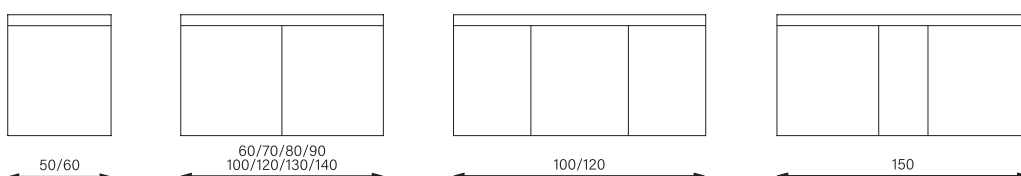

True beauty comes from vis-à-vis.

Illuminate your room with bright, white light. Immerse your bathroom in the warm glow of a day spa. Tunable White adjusts to your mood.

Elegance in perfect light

There are mirror cabinets whose light is simply never quite right. In the morning, they dazzle with overly bright light, when you are heading out for the evening, you find the illumination is not uniform, and before you go to bed, the light is too cool. And then there is DAILY Line Ultimate TW. With its Tunable White function, the mirror cabinet combines extremely convenient lighting functions for any time of day in an elegant cubic housing with a luminaire positioned above the mirror.

Tunable White: controlling the light colour

The light colour can be controlled using the membrane keypad inside – from candlelight white (2000 K) to daylight white (6500 K). This allows you to easily adjust the light to your mood and your current activity. For a relaxing bath, you choose a warm, romantic light – and for a perfect shave, you illuminate the room brightly.

Installation frame

Can be installed in a flush-mounted version with the universal INSTALLATION FRAME.

Properties

Light colours

Dimmable Tunable White LED strip light, light colour from candlelight (2000 K) to bright daylight (6500 K).