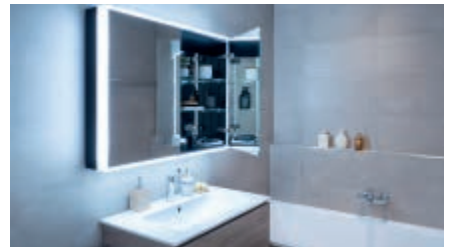

The frame your face deserves.

PREMIUM Line Ultimate HCL is surrounded by a narrow LED light frame, which gives distinction to the unmistakably elegant design.

Perfection in a rhythm of its own

The Human Centric Lighting (HCL) function supports biologically effective lighting: the latest LED technology automatically adapts the light to the user's biorhythm, meeting different needs at different times of day.

The consummate mirror cabinet

PREMIUM Line Ultimate HCL sets the standard in the superlative class of mirror cabinets. The light can be steplessly dimmed and the light colour can be easily adjusted – from candlelight (2000 K) to bright daylight (6500 K). The ambience is transformed at the touch of a button, supporting any activity in front of the mirror, such as application of make-up, shaving or styling of hair.

With its wide range of control options, PREMIUM Line Ultimate HCL gives architects and users latitude in personal lighting design, guaranteeing unparalleled comfort and convenience.

Installation frame

Can be installed in a flush-mounted version with the universal INSTALLATION FRAME.

Properties