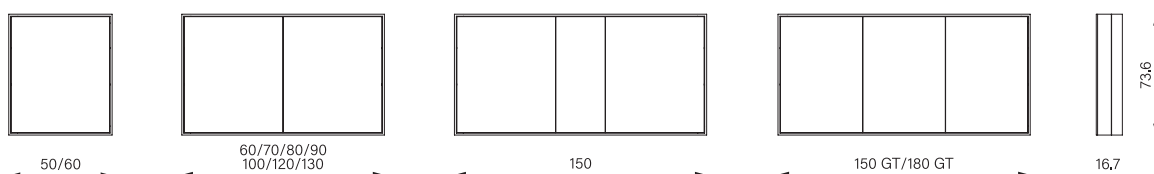

The mirror design piece that's worth showing off.

With a narrow strip that wraps around the mirror cabinet and radiates light behind the glass, PREMIUM Line Superior TW combines optical brilliance and luxurious functionality.

The perfection of elegance

PREMIUM Line Superior TW also features a circumferential frame. In this model, the elegance of the design finds its ultimate expression: the mirror doors are on the outside, and from the front a narrow band radiates the light behind the glass, enhancing the optical brilliance of this mirror cabinet of slimline simplicity.

From candlelight to make-up light

With its Tunable White function, PREMIUM Line Superior TW adapts to your every need in the bathroom. You want to relax in a soothing bubble bath? Then a romantic candlelight atmosphere of 2000 K will help you unwind. Would you like to apply make-up, style your hair or shave? Then a bright daylight colour of 6500 K is best.

The integrated membrane keypad of PREMIUM Line Superior TW allows the light colour to be adjusted and the light to be dimmed steplessly – in order to perfectly match the current activity in the bathroom.

Installation frame

Can be installed in a flush-mounted version with the universal iNSTALLATION FRAME.

Properties

Light colours

Dimmable Tunable White LED strip light, light colour from candlelight (2000 K) to bright daylight (6500 K).

Light behind glass

The narrow strip light around the mirror cabinet lends well-being, tailored to your needs.

Lighting functions

Convenient control of lighting functions using the integrated membrane keypad.

Colours