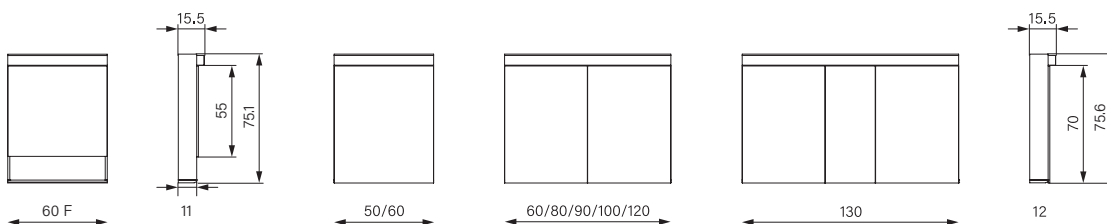

Properties

Ingenious

Also available with an open cabinet compartment in the width of 60 cm.

Glass shelves

Continuously adjustable glass shelves.

Colour

White

Budget-friendly, with a little extra.