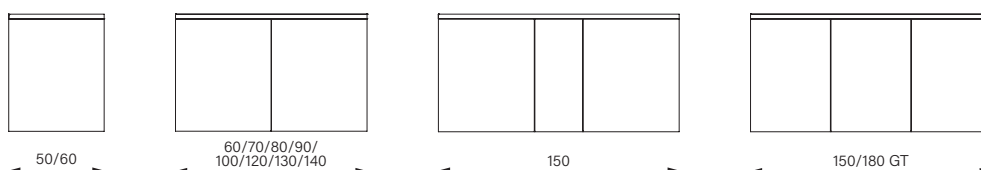

Optimal lighting, unparalleled radiance.

The **ADVANCED Line Ultimate TW mirror cabinet indirectly illuminates the bathroom with an arc of light. Shadow-free, glare-free, natural and always with the perfect, adjustable brightness for applying make-up, shaving, hair styling and above all: feeling good.**

Key to your well-being

The **ADVANCED Line Ultimate TW mirror cabinet illuminates the bathroom with diffuse, even light. The natural lighting creates a soft, authentic, warm and flattering reflection.**

Key to a good ambience

The arc of light indirectly illuminates the bathroom, providing the ideal light for skin care routines with no annoying, harsh shadows. Rather than altering how you look, the light beautifully brings out your natural radiance.

The dimmable Tunable White light feature allows you to alter the light colour according to your mood, from warm to cold and from romantically dimmed to bright daylight.

Installation frame

Can be installed in a flush-mounted version with the universal **INSTALLATION FRAME**.

Properties

Light colours

Dimmable Tunable White LED strip light, light colour from candlelight (2000 K) to bright daylight (6500 K).