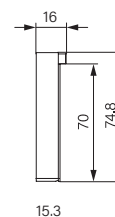

Installation frame

Can be installed in a flush-mounted version with the universal INSTALLATION FRAME.

Properties

12 cm:

15 cm:

Glass shelves

Continuously adjustable glass shelves.

Pushbuttons and hinges