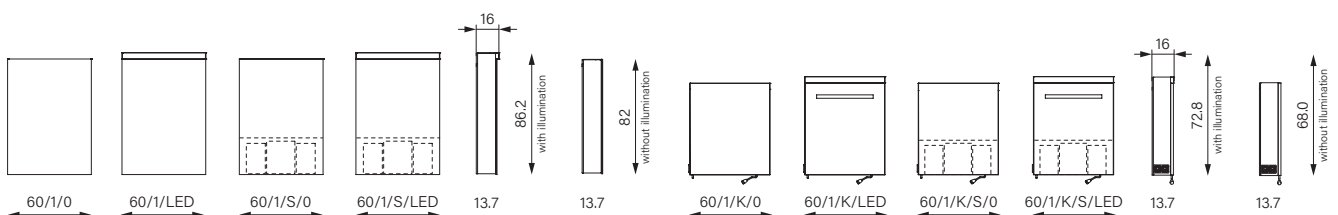

Colour

Pages 56 + 57

Schneider A-Line HCL

reddot winner 2023

The round illuminated mirror with **Dim2Warm** function.

Immerse yourself in a new realm of well-being: the round illuminated mirror captivates with mood lighting with Dim2Warm function, clean lines, and premium materials.