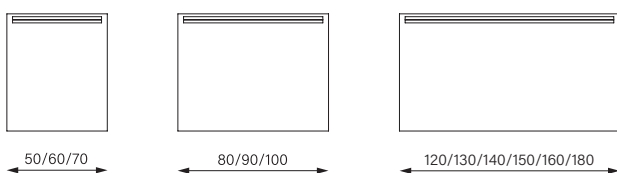

A strip light for life.

Contemporary lighting technology with stylish simplicity.
The ARANGA Line LED illuminated mirror brings discreet elegance to the bathroom, thanks to the narrow double strip light in the mirror surface.

A relaxing atmosphere

The indirect, individually switchable strip lights above and below the illuminated mirror create an atmosphere of well-being. The LEDs are available in warm white (3000 K) or neutral white (4000 K). Also available with mirror heating, for a clear view after a hot shower.

A wide range of sizes

The ARANGA Line LED range includes a variety of models ranging from 50 cm to 180 cm wide, so your new illuminated mirror will fit your bathroom perfectly. Smart: the frame can be mounted and rotated by 180°, allowing space for switches and sockets to be included.

Properties

Light selection

Light in neutral white (4000 K) or warm white (3000 K). Indirect LED lighting above and below, which can be activated individually.

Strip light

A narrow double strip light illuminates the face directly.

Colour