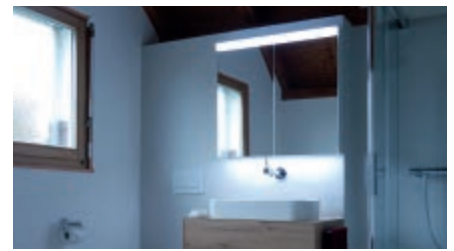

True beauty comes from vis-à-vis.

Illuminate your room with bright, white light. Immerse your bathroom in the warm glow of a day spa. Tunable White adjusts to your mood.

Elegance in perfect light

There are mirror cabinets whose light is simply never quite right. In the morning, they dazzle with overly bright light, when you are heading out for the evening, you find the illumination is not uniform, and before you go to bed, the light is too cool. And then there is DAILY Line Ultimate TW. With its Tunable White function, the mirror cabinet combines extremely convenient lighting functions for any time of day in an elegant cubic housing with a luminaire positioned above the mirror.

Tunable White: controlling the light colour

The light colour can be controlled using the membrane keypad inside – from candlelight white (2000 K) to daylight white (6500 K). This allows you to easily adjust the light to your mood and your current activity. For a relaxing bath, you choose a warm, romantic light – and for a perfect shave, you illuminate the room brightly.

Installation frame

Can be installed in a flush-mounted version with the universal INSTALLATION FRAME.

Properties

Light colours

Dimmable Tunable White LED strip light, light colour from candlelight (2000 K) to bright daylight (6500 K).