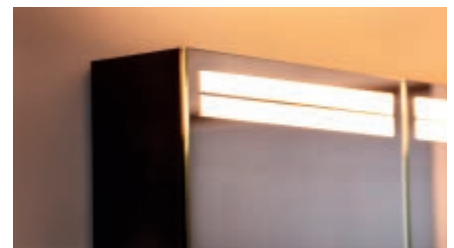

Light functions

Convenient control of lighting functions using the integrated membrane keypad.

Double strip light

The narrow double strip light, seamlessly integrated into the mirror surface, lends discreet elegance to ARANGA Line TW.

Colours