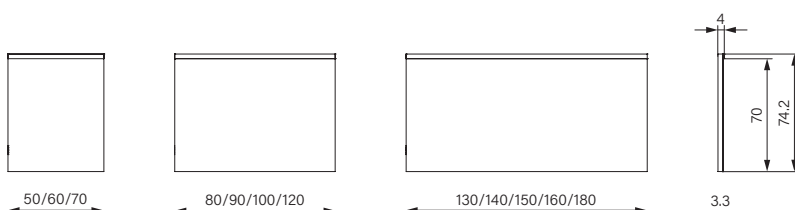

For your moment of illumination.

Slender, elegant, simple. The DAILY Line Comfort LED illuminated mirror fits beautifully in a hallway or guest WC. Its understated, neutral simplicity makes it perfect for large blocks of rental apartments.

Pared-back quality

Despite being pared back to the essentials, DAILY Line Comfort LED is manufactured to Schneider's famously reliable quality – in Switzerland, naturally.

Ideal illumination

The two narrow LED strip lights, seamlessly recessed into the top and bottom edge of the mirror, reinforce the elegant appearance and are ideal for illuminating small to medium-sized rooms.

- Exceptional value for money
- Ideal for guest WCs and blocks of rental apartments
- Available in light colours 4000 Kelvin (neutral white) or 3000 Kelvin (warm white)
- Strip light top and bottom, seamlessly integrated into the mirror
- Also available with mirror heating, for a clear view after a hot shower

Properties

LED light strip

Perfect lighting of the basin thanks to light below.