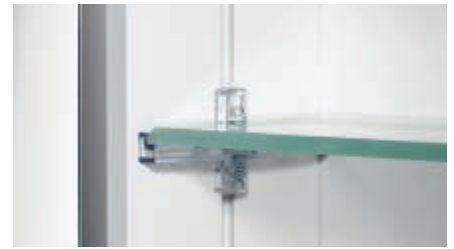

Simple, but effective.

Straightforward. Attractive. With PATA Line LED, we concentrated on the essentials: on a simple design, on balanced proportions, on premium aluminium profiles – and of course on top-notch lighting.

The versatile all-rounder

With its neutral design and white-coated aluminium profile, PATA Line LED fits in perfectly into any bathroom style: furniture with synthetic resin fronts or veneer, porcelain stoneware tiles in anthracite, ceramic tiles in colour, plaster or natural stone – PATA Line LED supports the effect of all materials and colours.

You decide what light you want. Select from high-quality LEDs in 4000 K (neutral white) or 3000 K (warm white).

Installation frame

Can be installed in a flush-mounted version with the universal INSTALLATION FRAME.

Properties