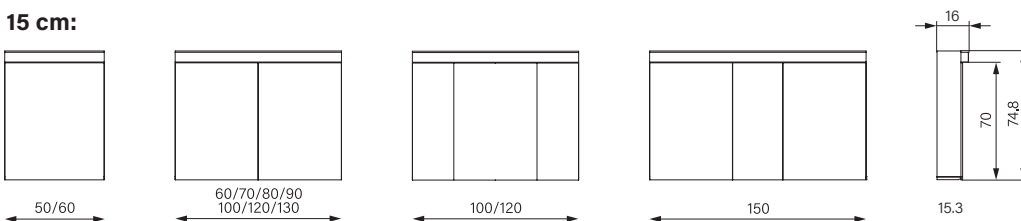

Properties

Glass shelves

Continuously adjustable glass shelves.

Hinges

Hinges with door dampers.

Colour

12 cm:

15 cm: