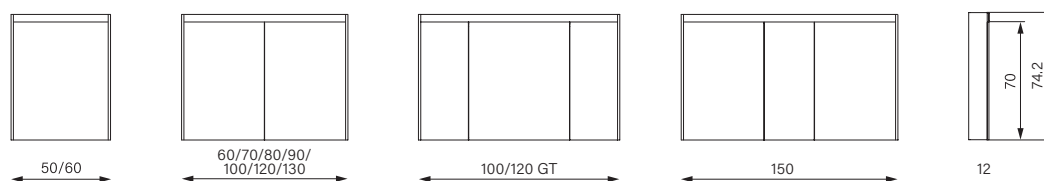

Budget-friendly, with a little extra.

At first glance, the new OBJECT Line Superior LED appears virtually indistinguishable from its almost identical twin, the OBJECT Line Comfort LED. This model, too, is ideally suited to large projects and impresses with aesthetic, linear design in durable aluminium.

Creating ambience with under-cabinet lighting

The advantage of the OBJECT Line Superior LED: in addition to the premium LED lighting at the top of the mirror cabinet, this model also has a further, recessed LED luminaire on its underside. Both lights can be switched on and off independently via a membrane keypad in the side profile. That means users can create an especially atmospheric ambience. This double light source also means that, in many bathrooms, no additional ceiling lights are needed.

The OBJECT Line Superior LED also has its mirrored door on the inside, elegantly bordered by the narrow aluminium frame.

- Cabinet widths of 50 cm to 150 cm
- 2 LED lights, top and bottom, in warm white (3000 K) or neutral white (4000 K)
- Upper and lower light fittings can be switched on and off individually via the membrane keypad in the side profile
- Continuously adjustable glass shelves
- On-wall and flush mounting without any adjustments

Properties

Pushbuttons and hinges

Pushbuttons for functions and hinges with door dampers inside of the side profile.