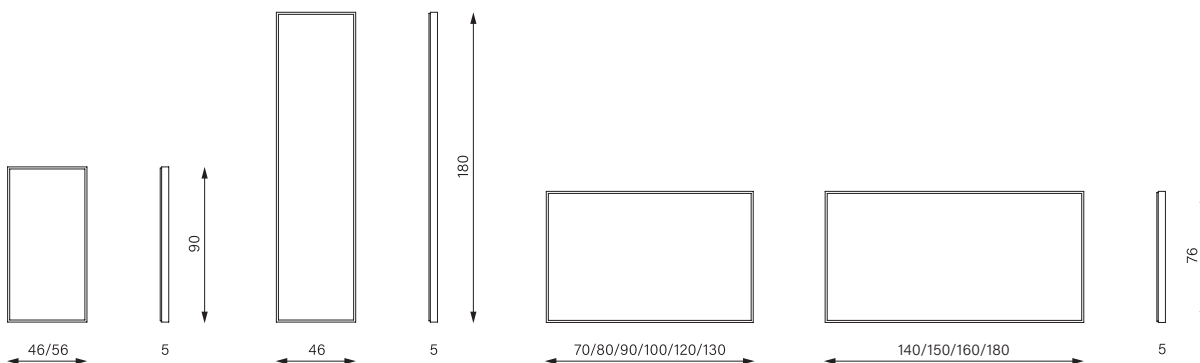

Give yourself the eye.

A filigree strip light frames the A-Line HCL illuminated mirror. Premium LEDs and various lighting functions guarantee the utmost of well-being.

Functions and variants to meet every need

The light of the A-Line HCL illuminated mirror is steplessly dimmable. The high level of lighting comfort is enhanced by an automatic time-of-day control that is adapted to the biorhythm according to the principle of Human Centric Lighting (HCL). The light colour can also be controlled at will on the mirror or using the app – from romantic candlelight (2000 K) to bright daylight (6500 K).

With 12 options in a variety of widths up to 180 cm and in portrait formats of 90 cm and 180 cm, A-Line HCL is also ideal for entryways, dressing rooms, spa rooms and more.

The illuminated mirror with an integrated sound system

The A-Line HCL illuminated mirror also features an optional sound system in hi-fi quality. Simply connect it to your bluetooth devices and your favourite music will accompany you in rich sound while you are at home. Also available with mirror heating, for a clear view after a hot shower.

Properties

App

Convenient control of lighting functions using the integrated membrane keypad or via App.

2000 to 6500 Kelvin

Automatic time of day control system adjusts the light to the user's biorhythm with several brightness levels.

Colours