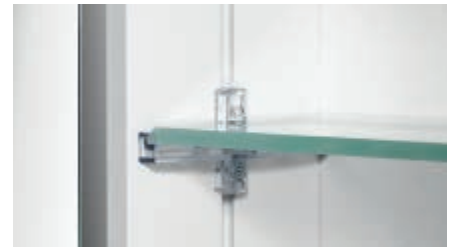

Installation frame

Can be installed in a flush-mounted version with the universal INSTALLATION FRAME.

Properties

A proven Schneider feature

Thanks to continuously adjustable glass shelves, the interior of the cabinet can be easily adapted to your needs.