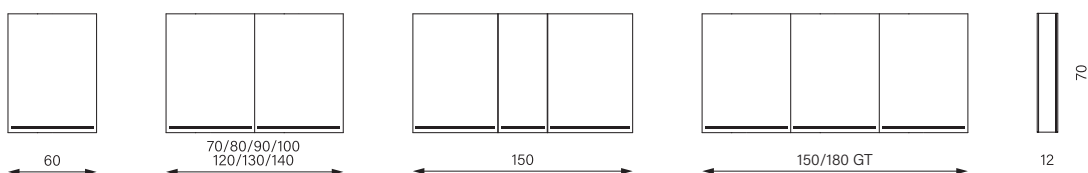

Showing you in your true light.

An illuminated mirror without visible luminaires: GRACE Line TW stands for exclusivity without frills and flourishes.

Ambience with a relaxing touch

The narrow strip lights in the mirror discreetly blend into the linear cabinet design. They illuminate the entire room and, at the same time, indirectly illuminate the surroundings from above and below, creating an atmosphere otherwise found only in the finest spas centres.

Coloured light without limits

GRACE Line TW sets no limits on individuality. With the Tunable White function, you can also change the dimmable white light depending on the desired ambience – from atmospheric candlelight (2000 K) to daylight for applying make-up (6500 K).

Properties

Light colours

Dimmable Tunable White LED strip light, light colour from candlelight (2000 K) to bright daylight (6500 K).

Light functions

Convenient control of lighting functions using the integrated membrane keypad.

Elegance

The narrow strip light, seamlessly integrated into the mirror surface, lends discreet elegance to GRACE Line TW.

Colours