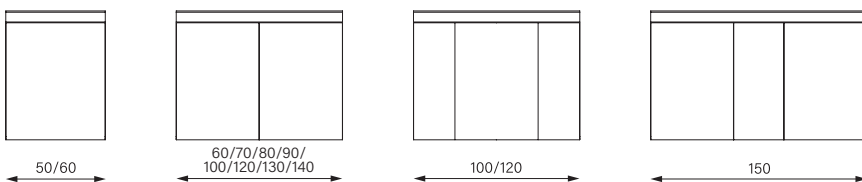

Impeccable craftsmanship and a straightforward appearance

Apart from this, LOW Line Plus LED remains true to itself: It is a minimalist mirror cabinet reduced to the essentials in a clear, linear design. The characteristic cubic lighting at the top is brought forward slightly – the craftsmanship of the quality aluminium profiles is impeccable, and the look is without frills or flourishes. Available in cabinet depths of 12 cm and 15 cm.

Installation frame

Can be installed in a flush-mounted version with the universal INSTALLATION FRAME.

Properties

12 cm:

15 cm:

Glass shelves

Continuously adjustable glass shelves.

Pushbuttons and hinges