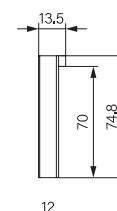

Installation frame

Can be installed in a flush-mounted version with the universal INSTALLATION FRAME.

Properties

Light colours

Dimmable Tunable White LED strip light, light colour from candlelight (2000 K) to bright daylight (6500 K).