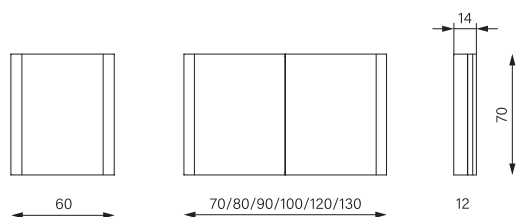

So you'll always appear in the best light.

Two lateral luminaire columns - slightly protruding and slightly tilted - evenly illuminate your face with neutral or warm LED lighting.

Distinguished illumination

EASY Line Superior LED is the sophisticated cubic mirror cabinet for everyday use, for the guest bathroom – and also for small budgets. Two narrow luminaire columns on both sides, slightly protruding and bevelled, guarantee excellent, uniform illumination of your face. The mirror cabinet consists of white-lacquered, premium aluminium profiles made in Switzerland.

Furnishings with flexibility

The luminaire columns are equipped with durable LEDs in the light colours 3000 K (warm white) or 4000 K (neutral white). The continuously adjustable glass shelves, in true Schneider fashion, allow the cabinet to be furnished with great flexibility to suit your own needs and toiletries.

Properties

Discreet

Socket at the top right.