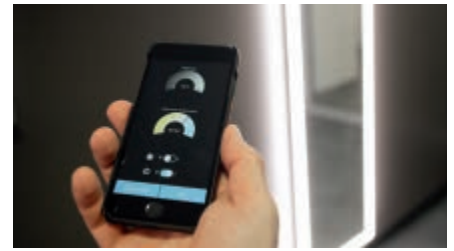

Give yourself the eye.

A filigree strip light frames the A-Line HCL illuminated mirror. Premium LEDs and various lighting functions guarantee the utmost of well-being.

Functions and variants to meet every need

The light of the A-Line HCL illuminated mirror is steplessly dimmable. The high level of lighting comfort is enhanced by an automatic time-of-day control that is adapted to the biorhythm according to the principle of Human Centric Lighting (HCL). The light colour can also be controlled at will on the mirror or using the app – from romantic candlelight (2000 K) to bright daylight (6500 K).

With 12 options in a variety of widths up to 180 cm and in portrait formats of 90 cm and 180 cm, A-Line HCL is also ideal for entryways, dressing rooms, spa rooms and more.

The illuminated mirror with an integrated sound system

The A-Line HCL illuminated mirror also features an optional sound system in hi-fi quality. Simply connect it to your bluetooth devices and your favourite music will accompany you in rich sound while you are at home. Also available with mirror heating, for a clear view after a hot shower.

Properties