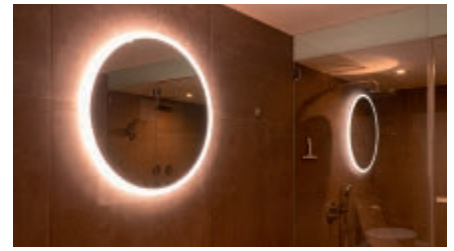

Make your reflection smile.

STYLE Line Superior LED is the round illuminated mirror that combines the best of both worlds: indirect light creates an atmospheric ambience, while the direct light simultaneously illuminates your face with no glare.

Simple design, round and on-trend

The combination of direct and indirect light in a round illuminated mirror makes STYLE Line Superior LED the ideal choice for rooms such as a guest WC. With its round shape, which is as on-trend as the simple, pared-back design, it makes a real style statement.

Ideal for a small bathroom

Combined with a main switch on the wall, STYLE Line Superior LED eliminates the need for an additional light source in a small to medium-sized bathroom. The best LED quality currently on the market keeps energy consumption to a minimum.

- Connect to the mains to operate via a wall switch
- Ideal for small and medium-sized bathrooms or guest WCs
- Available in light colours 4000 Kelvin (neutral white) or 3000 Kelvin (warm white)

Properties

Round and in trend

Its simple design makes it the ideal choice in the guest bathroom.