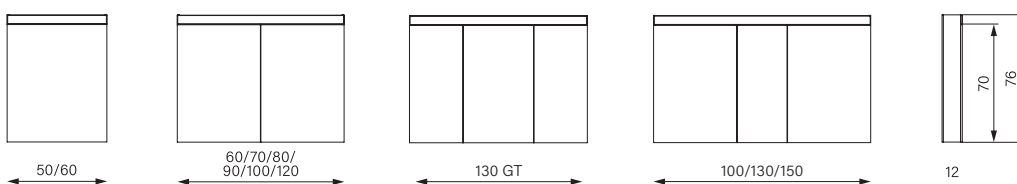

Properties

Glass shelves

Continuously adjustable glass shelves.

Premium-quality LED light

Simple design meets high quality.

Colour

White

High functionality and comfort for an accessible bathroom.