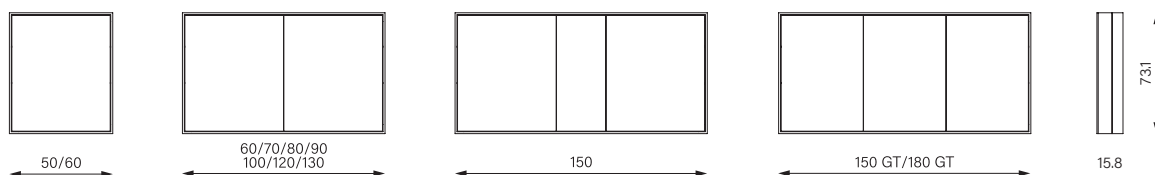

The frame your face deserves.

PREMIUM Line Ultimate HCL is surrounded by a narrow LED light frame, which gives distinction to the unmistakably elegant design.

Perfection in a rhythm of its own

The Human Centric Lighting (HCL) function supports biologically effective lighting: the latest LED technology automatically adapts the light to the user's biorhythm, meeting different needs at different times of day.

The consummate mirror cabinet

PREMIUM Line Ultimate HCL sets the standard in the superlative class of mirror cabinets. The light can be steplessly dimmed and the light colour can be easily adjusted – from candlelight (2000 K) to bright daylight (6500 K). The ambience is transformed at the touch of a button, supporting any activity in front of the mirror, such as application of make-up, shaving or styling of hair.

With its wide range of control options, PREMIUM Line Ultimate HCL gives architects and users latitude in personal lighting design, guaranteeing unparalleled comfort and convenience.

Installation frame

Can be installed in a flush-mounted version with the universal INSTALLATION FRAME.

Properties

2000 to 6500 Kelvin

Automatic time-of-day control adjusts the light to various brightness levels according to your biorhythm.

Door handle

Easy opening thanks to integrated door handles.

App

Convenient control of lighting functions using the integrated membrane keypad or via App.

Colours