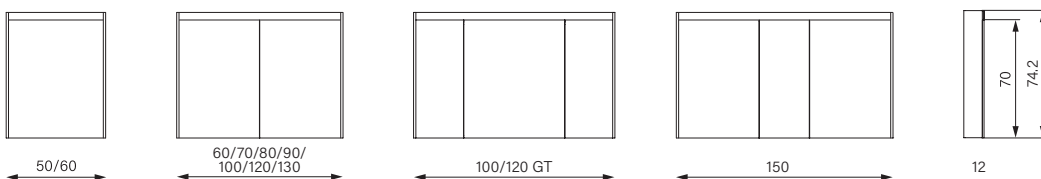

The perfect choice for large projects.

The new **OBJECT Line Comfort LED** is the perfect mirror cabinet for large projects: **slimline, linear, straightforward and adaptable.**

Made from the typical robust aluminium always used at Schneider. Slimline also means: the **OBJECT Line Comfort LED** radiates a high-quality, cabinet-width LED light from the upper edge of the cabinet only – with a choice of warm white (3000 K) or neutral white (4000 K).

Interior door

The **OBJECT Line Comfort LED** embraces Schneider's decades-long tradition of mirror cabinet design: It features an interior mirrored door, elegantly bordered by the narrow aluminium frame.

- Cabinet widths of 50 cm to 150 cm
- LED lamp warm white (3000 K) or neutral white (4000 K)
- On-wall and flush mounting without any adjustments

Properties

Glass shelves

Continuously adjustable glass shelves.

Mirror cabinet design

Narrow side profiles border interior mirrored doors.

Colour

White