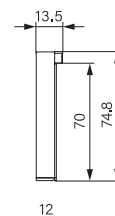

Installation frame

Can be installed in a flush-mounted version with the universal INSTALLATION FRAME.

Properties

12 cm:

15 cm:

Glass shelves

Continuously adjustable glass shelves.

Pushbuttons and hinges