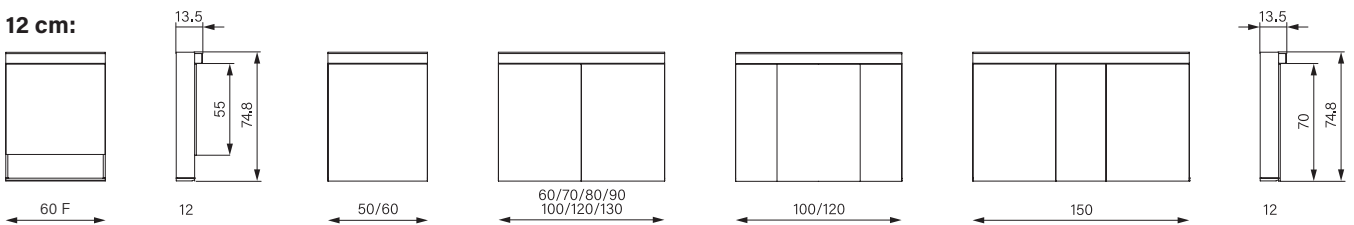

Properties

Glass shelves

Continuously adjustable glass shelves.

Hinges

Hinges with door dampers.

Colour

12 cm:

15 cm: