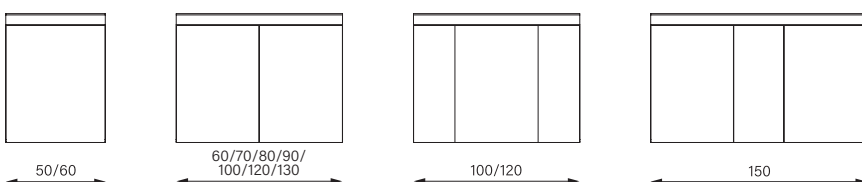

Installation frame

Can be installed in a flush-mounted version with the universal INSTALLATION FRAME.

Properties

12 cm:

15 cm:

Glass shelves

Continuously adjustable glass shelves.

Pushbuttons and hinges