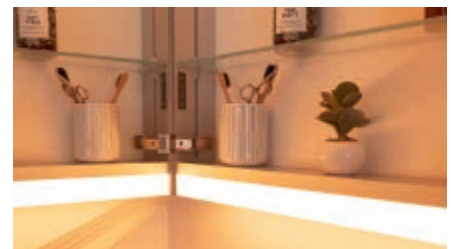

Light colours

Dimmable Tunable White LED strip light, light colour from candlelight (2000 K) to bright daylight (6500 K).