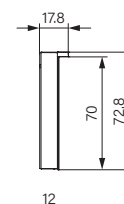

Optimal lighting, unparalleled radiance.

The **ADVANCED Line Ultimate TW mirror cabinet indirectly illuminates the bathroom with an arc of light. Shadow-free, glare-free, natural and always with the perfect, adjustable brightness for applying make-up, shaving, hair styling and above all: feeling good.**

Key to your well-being

The **ADVANCED Line Ultimate TW mirror cabinet illuminates the bathroom with diffuse, even light. The natural lighting creates a soft, authentic, warm and flattering reflection.**

Key to a good ambience

The arc of light indirectly illuminates the bathroom, providing the ideal light for skin care routines with no annoying, harsh shadows. Rather than altering how you look, the light beautifully brings out your natural radiance.

The dimmable Tunable White light feature allows you to alter the light colour according to your mood, from warm to cold and from romantically dimmed to bright daylight.

Installation frame

Can be installed in a flush-mounted version with the universal **INSTALLATION FRAME**.

Properties