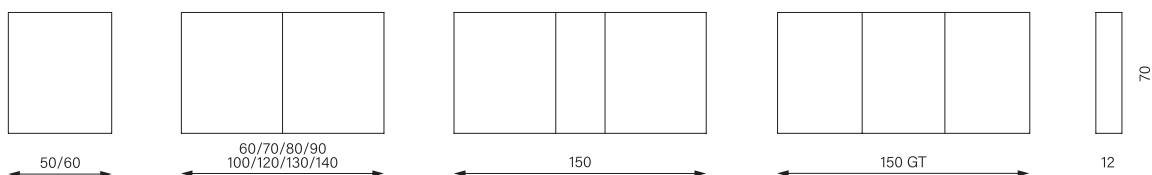

Minimal – and ingenious.

Featuring ample space, power and continuously adjustable glass shelves instead of built-in lighting, EASY Line Comfort is intelligently reduced to the essentials: a mirror and cabinet.

A great cabinet for small budgets

EASY Line Comfort offers exactly what a mirror cabinet needs to, including plenty of space, an interior that adapts to the needs of the use.

Less is more

EASY Line Comfort dispenses with lighting. This is not only easier on your budget, but also gives you the freedom to implement your own bathroom lighting concept. The continuously adjustable glass shelves also provide plenty of latitude to furnish the interior according to your requirements.

The mirror cabinets of EASY Line Comfort consist of white-lacquered aluminium profiles manufactured in Switzerland in trusted Schneider quality. The material is extremely durable and easy to clean.

In the international version, the mirror cabinet is equipped without a socket.

Installation frame

Can be installed in a flush-mounted version with the universal INSTALLATION FRAME.

Properties

A proven Schneider feature

Thanks to continuously adjustable glass shelves, the interior of the cabinet can be easily adapted to your needs.