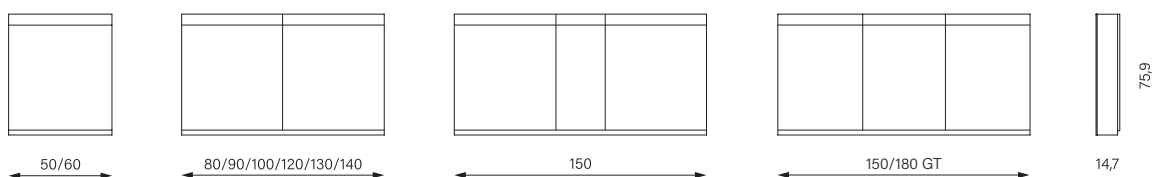

Colour

Grey