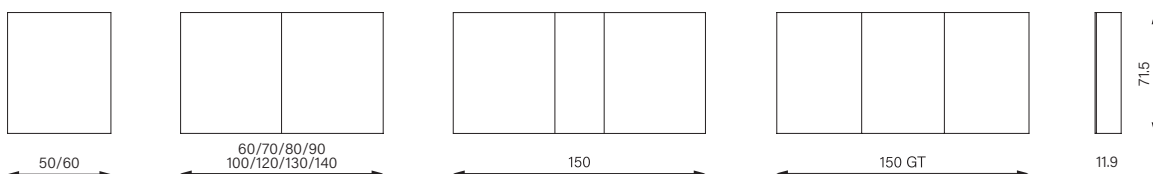

The frame your face deserves.

PREMIUM Line Ultimate HCL is surrounded by a narrow LED light frame, which gives distinction to the unmistakably elegant design.

Perfection in a rhythm of its own

The Human Centric Lighting (HCL) function supports biologically effective lighting: the latest LED technology automatically adapts the light to the user's biorhythm, meeting different needs at different times of day.